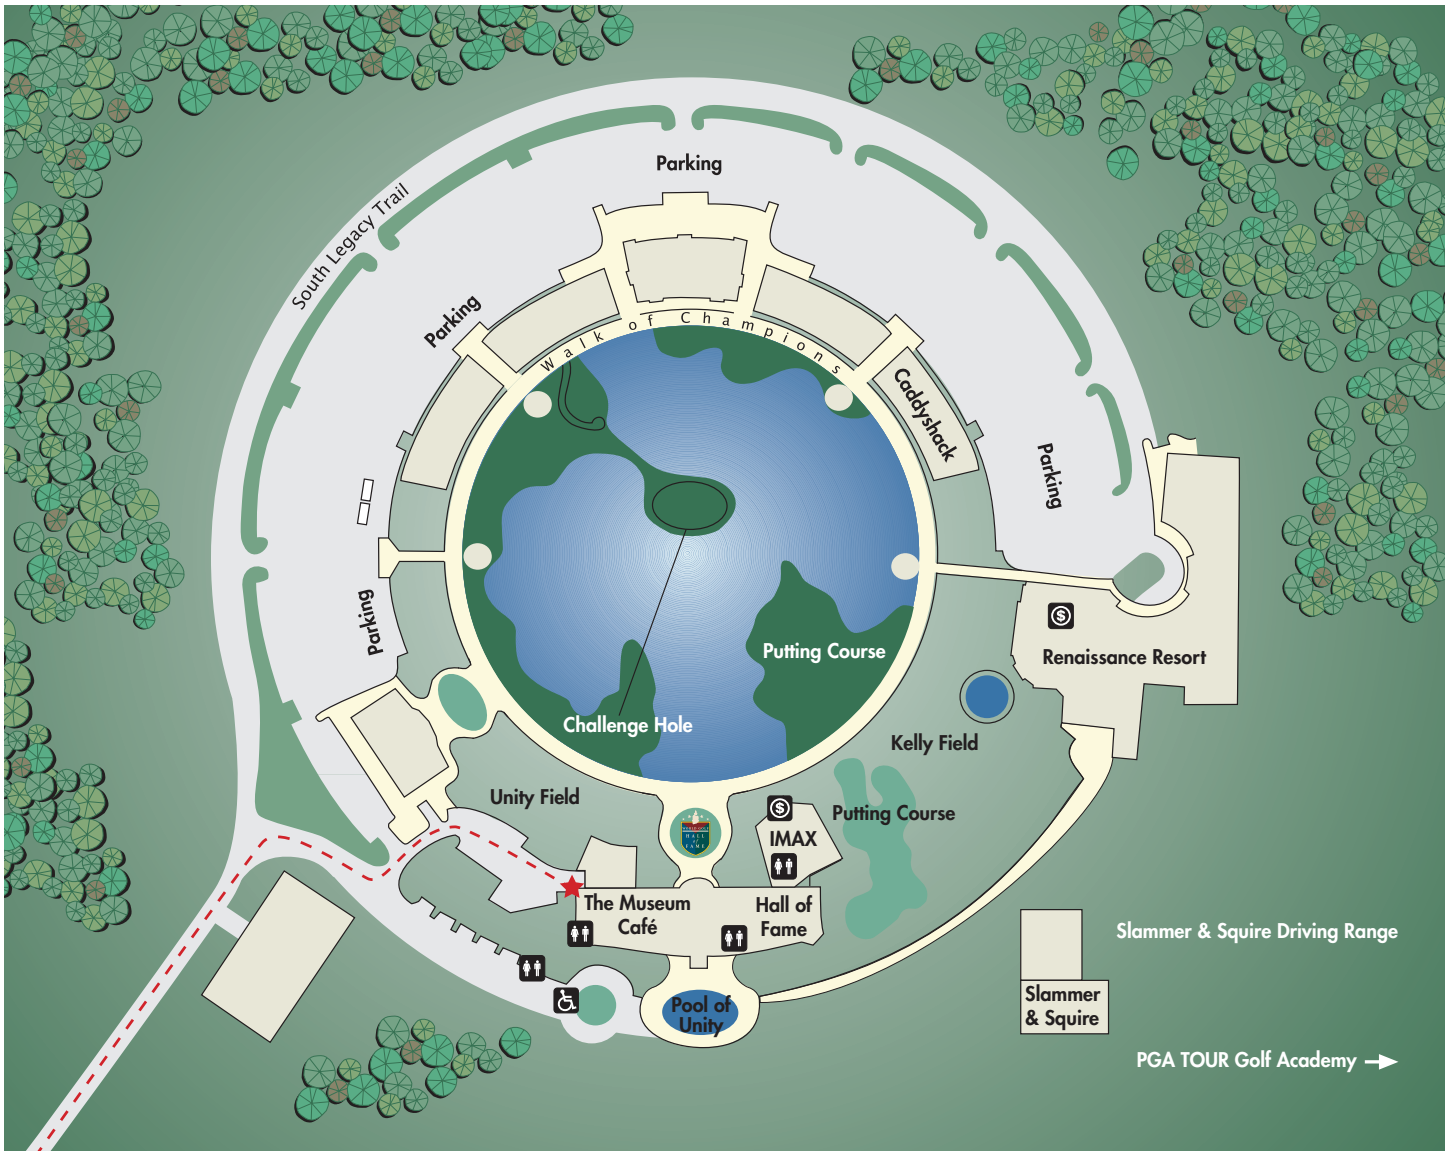

SITE MAP

Special Event Vendor Dropoff

DIRECTIONS

1. From I-95; Exit 323 onto International Golf Parkway- West;
2. Right turn into World Golf Village- WGV Boulevard.
3. Go 1.2 miles- Turn right onto South Legacy Trail East;
4. Turn right onto World Golf Place (Slammer & Squire Sign)
5. Make immediate first left - Go past the Hall of Fame Employee Parking Sign.